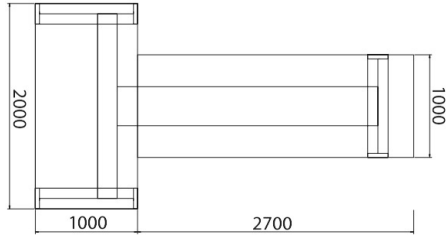

Writing desk + meeting desk 270

E4-□		1 033,20 €
E4-K☒-□	leather	1 562,40 €
E4-S☒-□	glass	1 344,00 €